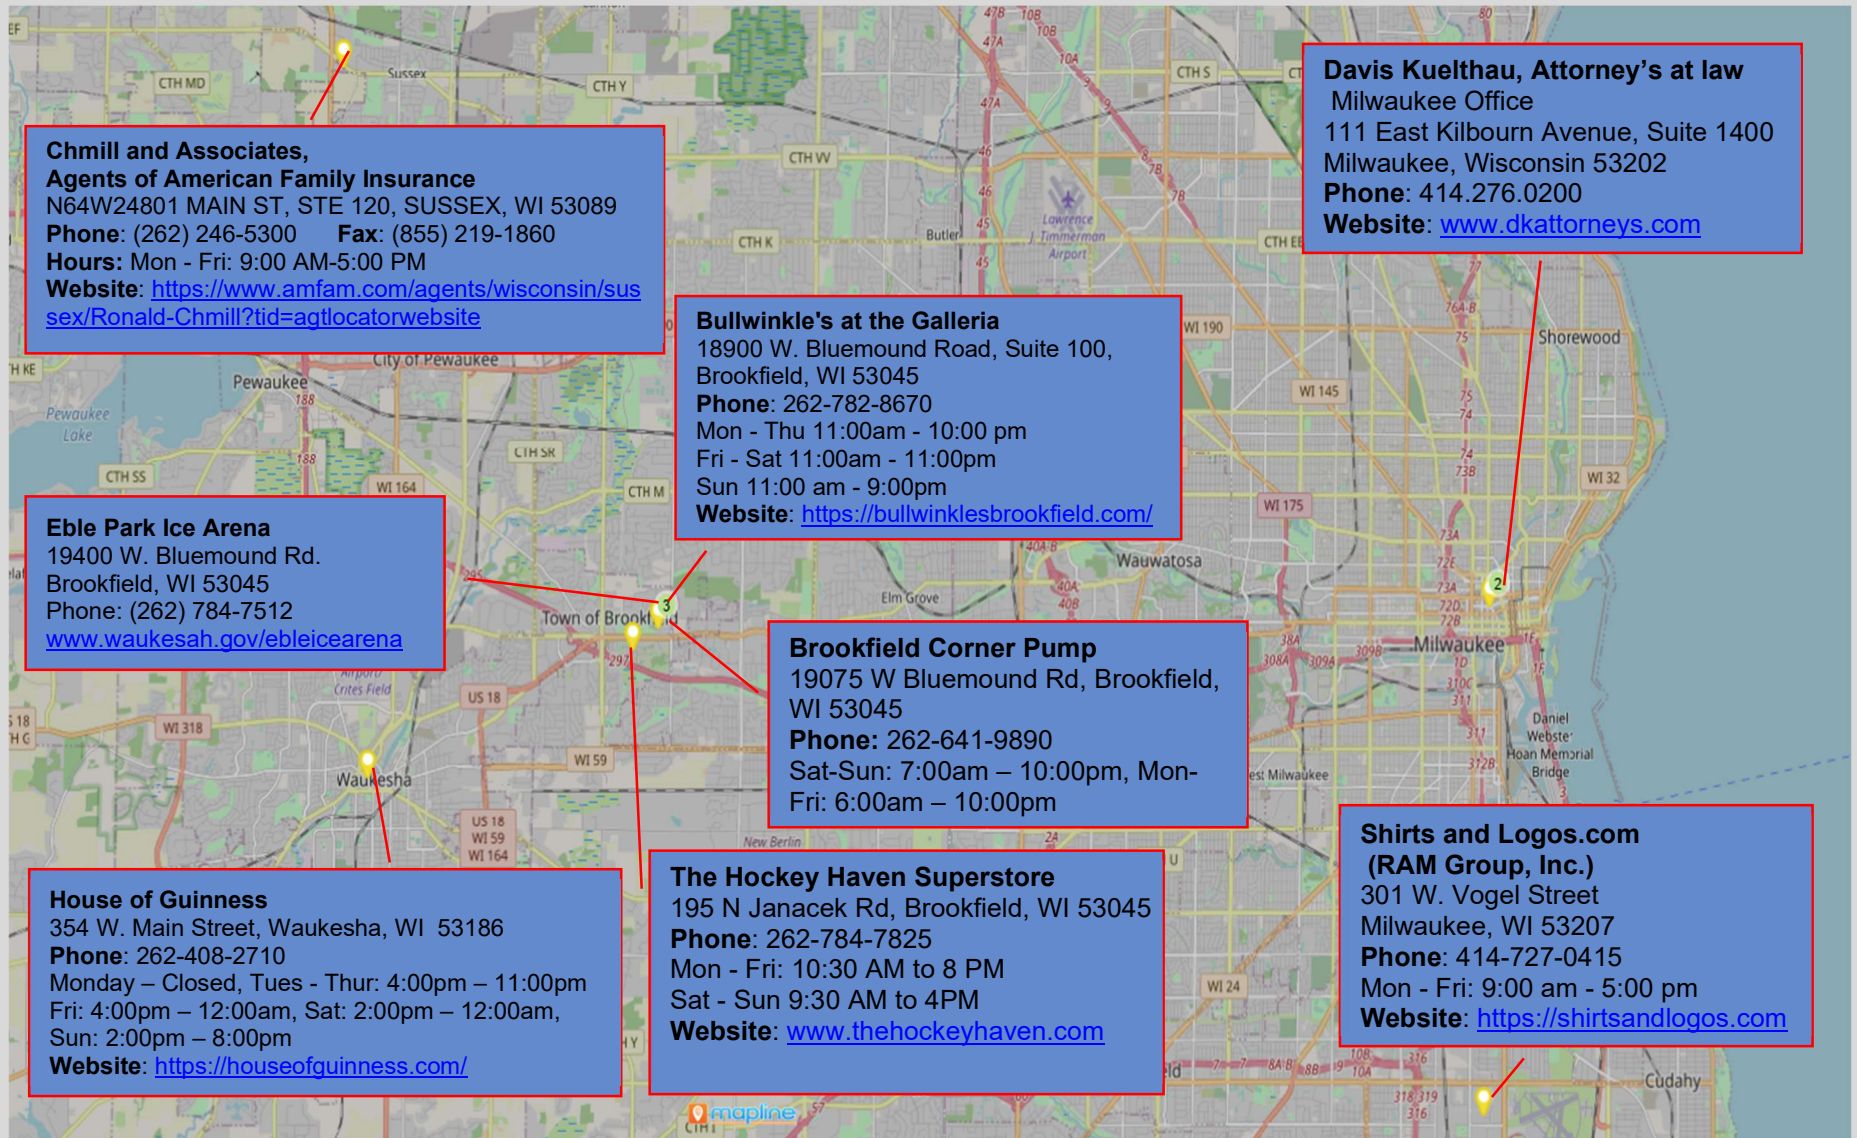

Map of NACHL Sponsors (2025-01-20)